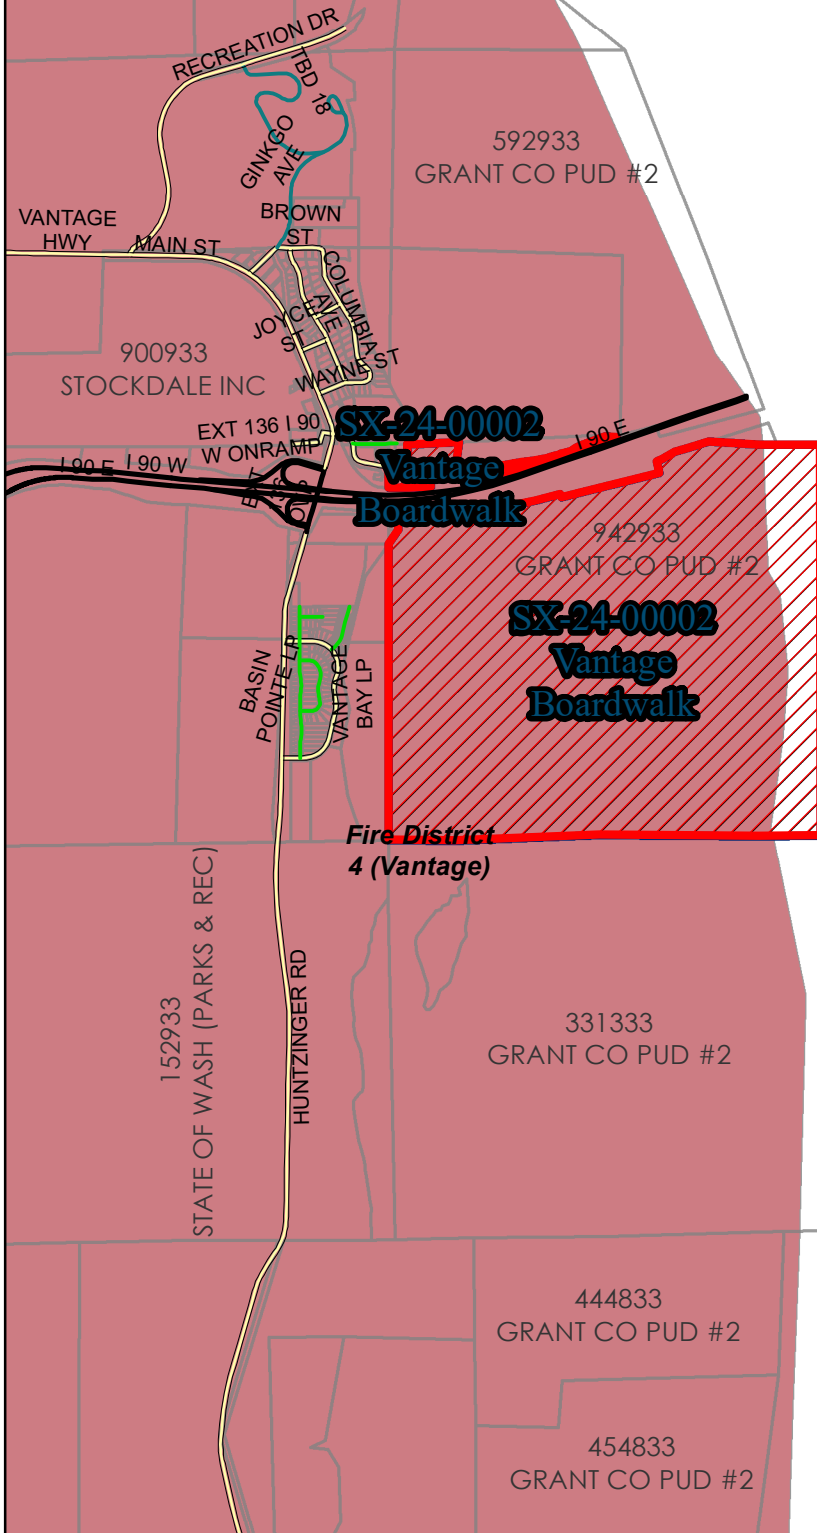

0 1,500 3,000 6,000 Feet

SX-24-00002 Vantage Boardwalk

Fire District Map